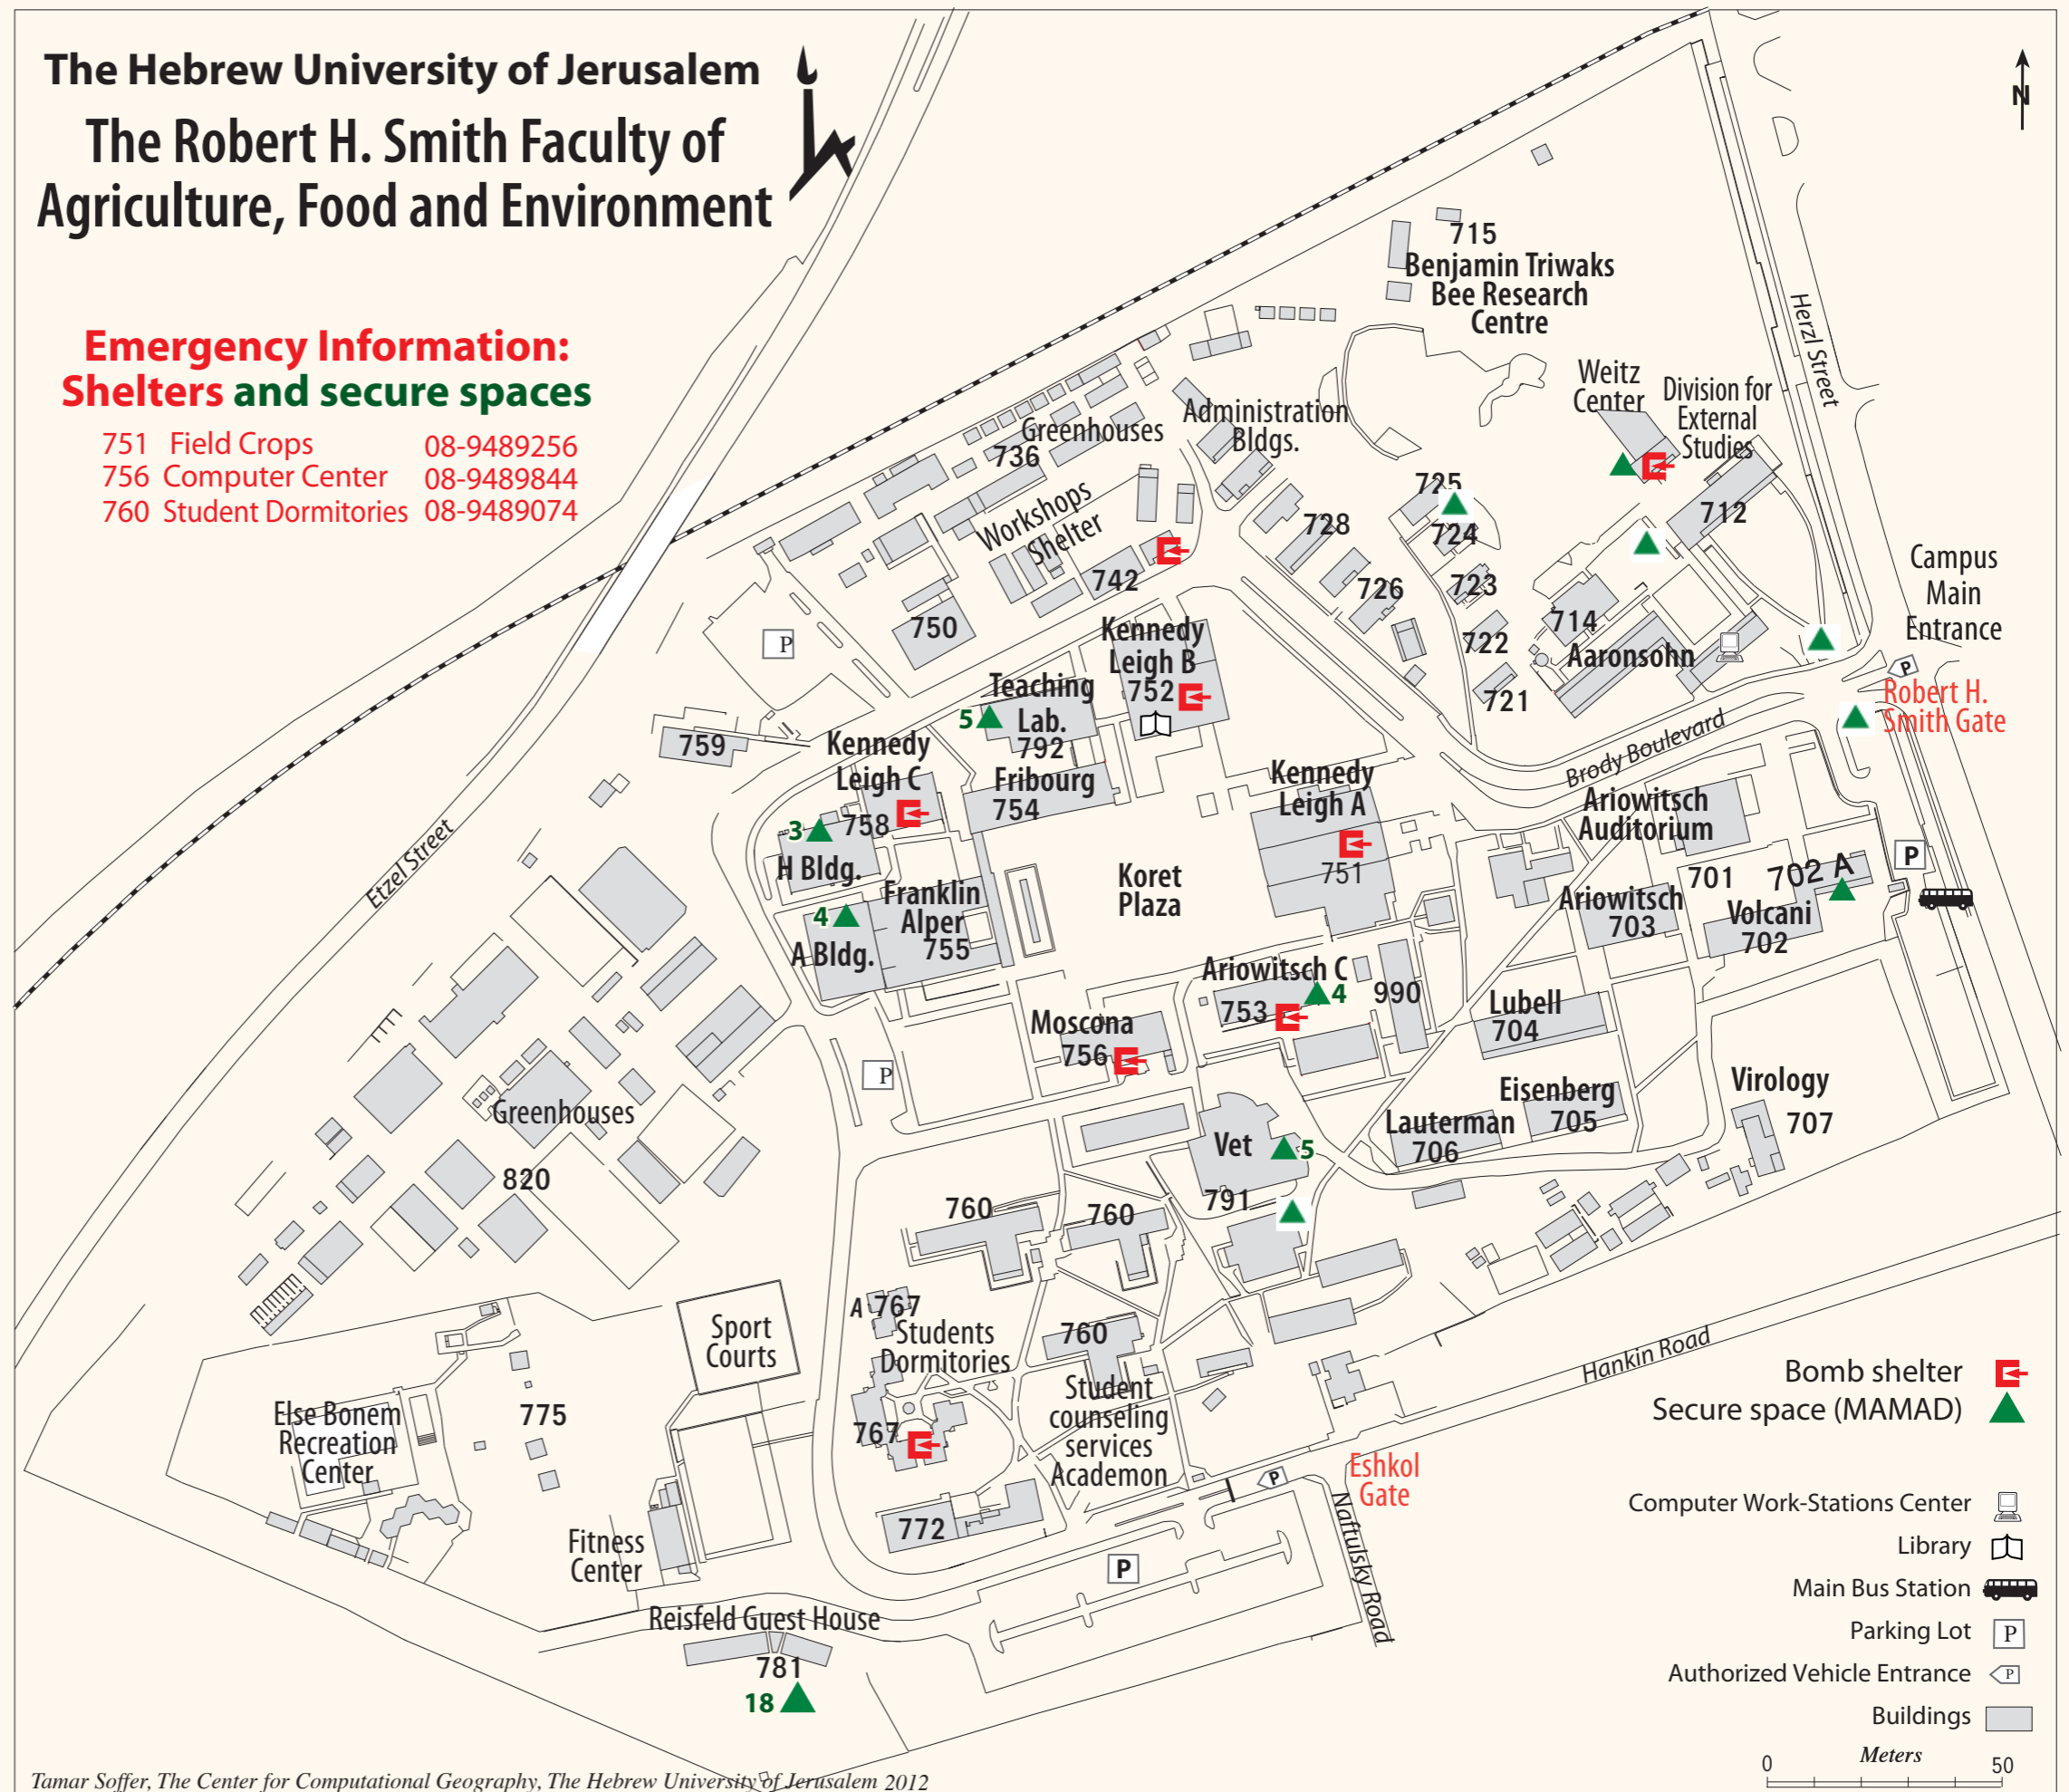

The Hebrew University of Jerusalem The Robert H. Smith Faculty of Agriculture, Food and Environment

Emergency Information: Shelters and secure spaces

- 751 Field Crops 08-9489256
- 756 Computer Center 08-9489844
- 760 Student Dormitories 08-9489074